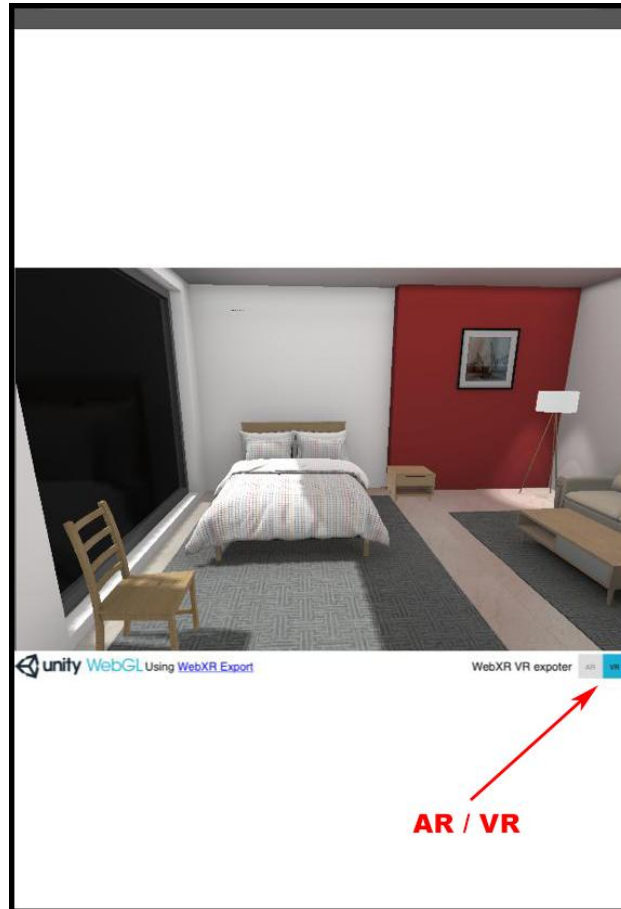

WebXR Instructions

Run the following [link](#) on your device browser and select the AR or VR mode given at the bottom.

You can arrange the furniture in the given space. The Chair and the side table of the bed are grabbable.

Oculus - Select the VR mode and use the hand controllers to grab and place the furniture in the virtual space.

Mobile - Select the AR mode and add overlay to your real world. You can pick up furniture by putting the fingertip over the object without losing contact and drag left or right and drop it anywhere in the VR room.